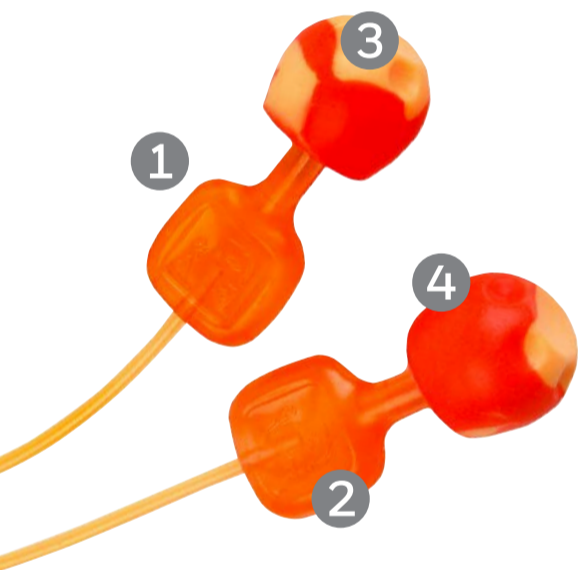

TrustFit®

Push-In Foam Reusable Earplugs

Taking the guesswork out of how to insert your hearing protection

Reusable

Designed to be reused for up to 5 days with proper care and use.

Push-in Foam

No-roll foam. With a foam tip and dimpled design, TrustFit Pod takes less force to push into your ear canal to get a reliable seal and good fit.

Fit

Easy insertion, great fit. Fitting ear canals of all shapes and sizes doesn't have to be difficult. TrustFit gives workers a personalized fit every time for all-day comfort.

Protection

Hearing protection only works when people use it. With a 28-dB NRR, TrustFit Pod provides the right amount of protection across a broad range of industries without compromising overall employee safety.

- 1 High attenuating reusable earplug: NRR = 28dB, Canada Class A(L)
- 2 Ergonomically contoured stem for easy insertion
- 3 Soft polyurethane foam with patented dimpled tip
- 4 Bright orange color for easy visual detection